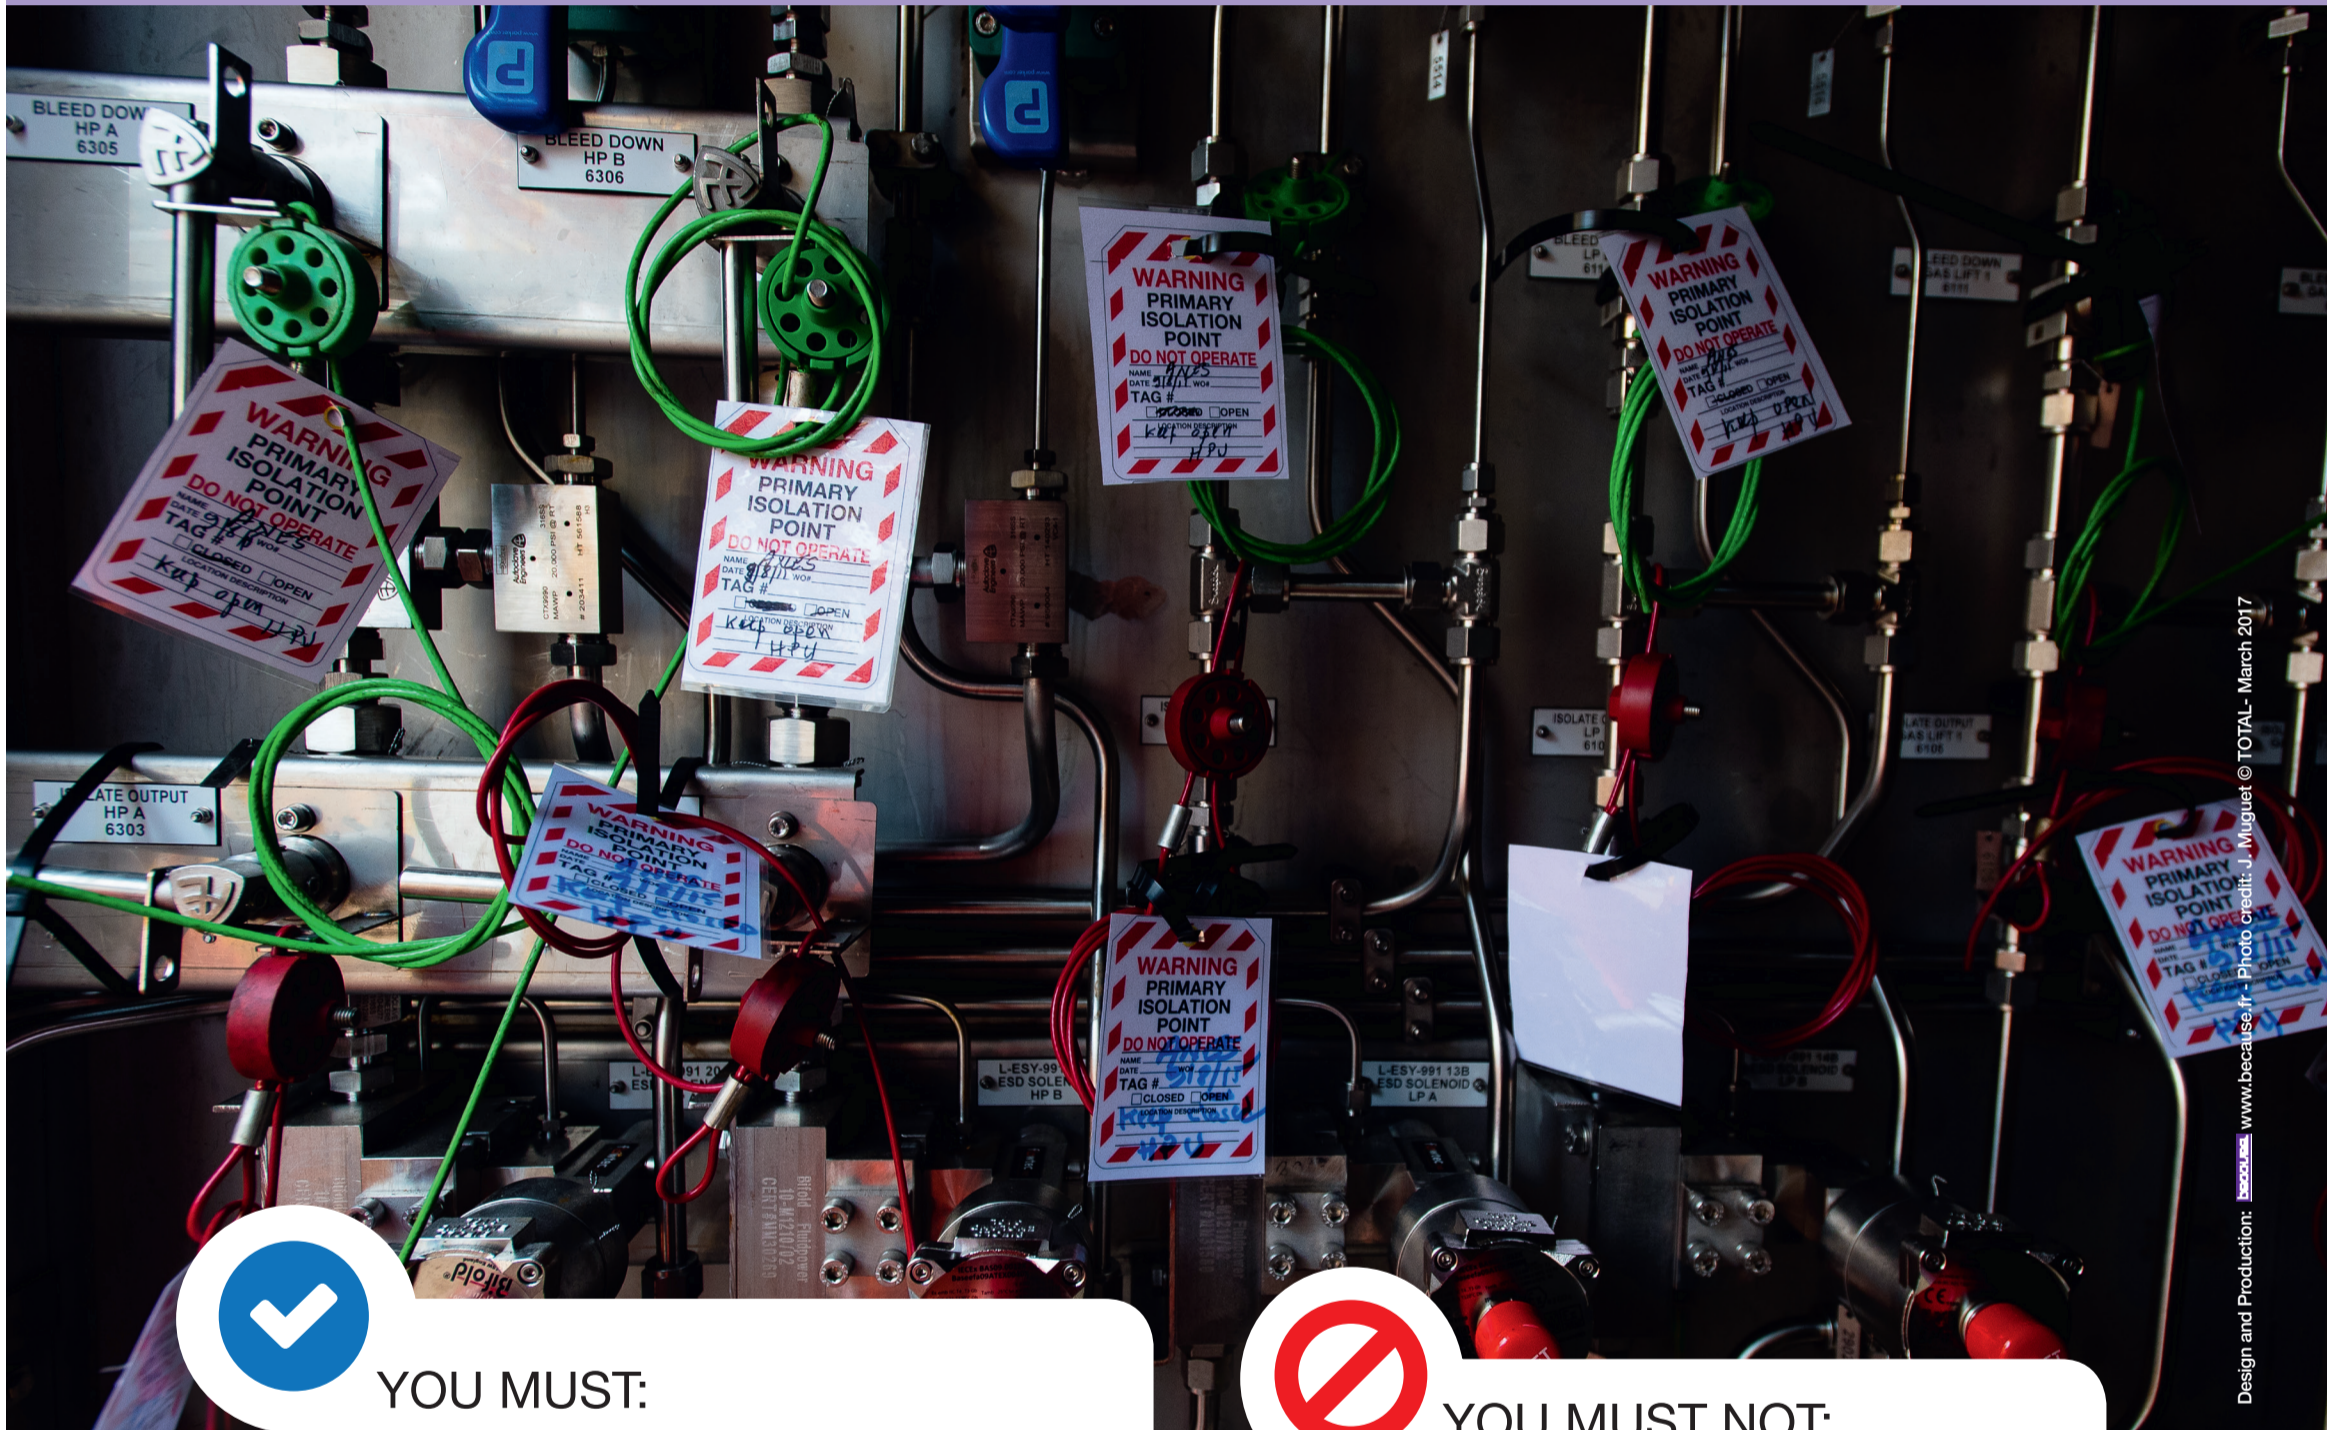

7 POWERED SYSTEMS

Total commitment to the Golden Rules

Design and Production: www.because.fr - Photo credit: J. Muguet © TOTAL - March 2017

YOU MUST:

- Follow the isolation plan and supervision instructions attached to the work permit.
- Check all isolations, locks and tags before performing any work and remove them before restarting operations.

YOU MUST NOT:

- Begin any work until you have checked that all energy and fluid sources have been isolated, unless you are specifically authorized to do so.